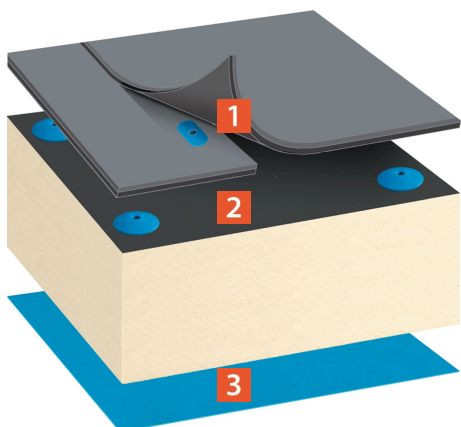

SYSTEM SUMMARY

THERMOFOL PVC System

Single layer sheet warm roof covering system - Mechanically fastened BauderPIR FA insulation board & BauderTHERMOFOL U PVC membrane

Mechanically fixed, warm roof, single ply membrane waterproofing system suitable for new build, refurbishment and extensive green roof applications. A range of membrane colours and thicknesses are available.

Product	Description	thickness	weight
1 Bauder-THERMOFOL U12 FR, U15 FR, U18 FR & U20 FR membrane	Four membranes available with thicknesses of 1.2, 1.5, 1.8 and 2.0mm. The membranes are reinforced with a pre-coated polyester cross weave matting for high tear resistance required of a mechanically fastened membrane.	U 15 FR 1.5mm	1.92kg/m ²
2 BauderPIR FA Flatboard Insulation	Fully compatible; thermally efficient, lightweight; zero ODP rated. The insulation is foil-faced on both sides for increased thermal efficiency.	140mm (or as specification)	4.2kg/m ²
3 BauderSYN DB-PE 100 Air & Vapour Control Layer	Polyethylene air & vapour control layer installed loose laid with mechanically fastened single ply systems.	0.16mm	0.15kg/m ²
System Build up		141.66mm	6.27kg/m²