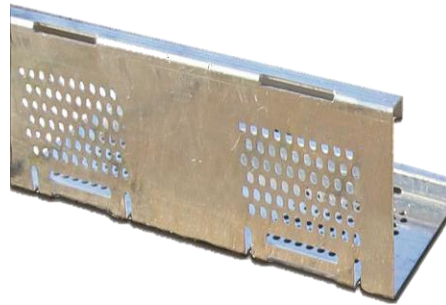

## TECHNICAL DATA SHEET

**BauderGREEN KFL AL 100/80 edge trim**

Bauder's aluminum edge trims used with hard and soft landscaping

**Intended Use**

Perforated edge/drainage trims used to frame and contain the green roof build up or hard landscaping.

AL80/100 are used with substrate based, extensive green roof systems

**KFL AL 100/80****PRODUCT INFORMATION AND TECHNICAL PERFORMANCE KFL AL 100/80**

Characteristic	Unit	Value
Material Thickness		1.5mm Aluminum
Trim Height	mm	Optional: 80 or 100
Dimensions	mm	80 x 100 x 2,500
Corner Sections		No
Joint Sections		No
Supply Form	No	2.5m lengths

**INSTALLATION GUIDANCE**

Normally installed directly onto waterproofing, the drainage trims can be welded down using lengths of the waterproofing membrane. The trim is used to frame the green roof build up and should be completed and inspected prior to living material being delivered to site. See Bauder's Green Roof Installation Guide for full details.