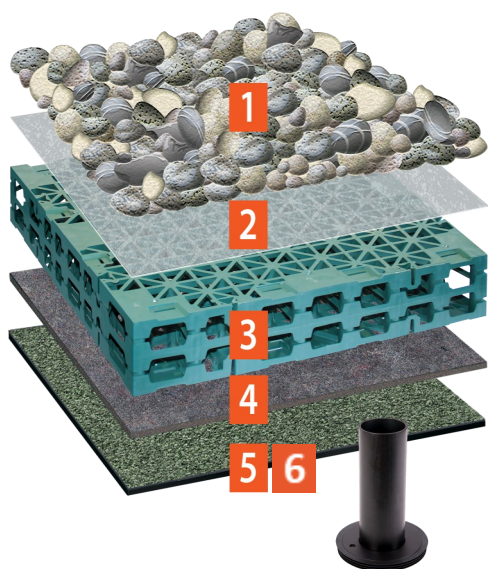

**SYSTEM SUMMARY**

**BauderBLUE STORMcell Ballast Blue Roof**

**Ballasted roof over a blue roof solution**

Best practice requires all blue roof voids to be covered. The lowest cost solution is to lay pebble ballast above the blue roof void layer (RWR 100 attenuation cell). Rain water can then accumulate in the void whilst the ST-B or ST-HM blue roof flow restrictor (fitted at each outlet) allows precise control of the roof's discharge rate and enable large volumes of water to be attenuated at roof level.

Product	Description	Thickness	Weight
1 Rounded Pebbles	A 50mm+ layer of rounded pebble or cobble providing a continuous layer of stone.	50mm +	80Kg +
2 SV 125 100 filter fleece	Filtration layer that prevents dirt and leaves from washing into the drainage and water storage layers.	1mm	0.13Kg/m <sup>2</sup>
3 RWR 100 attenuation cell	A high strength void element which is 95%+ void. This can hold 95 litres per m <sup>2</sup> .	100mm	8.06Kg/m <sup>2</sup>
4 FSM 600 protection layer	Polyester and polypropylene fibre mix protection layer to prevent mechanical damage to the underlying waterproofing.	4mm	3.6Kg/m <sup>2</sup>
5 Bauder's underlying waterproofing system	Bauder's BTRS & BTRS PLUS bituminous membrane or Bauder Hot-Melt bituminous waterproofing system.	N/A	N/A
6 ST-B or ST-HM flow restrictor	A combined restrictor plate and overflow, enabling discharge flow rates to be altered for SUDS requirements.	N/A	N/A
<b>Blue Roof Build up (excludes water held within the RWR 100 attenuation cell during rain events and the underlying waterproofing)</b>		<b>155mm +</b>	<b>92Kg/m<sup>2</sup> +</b>