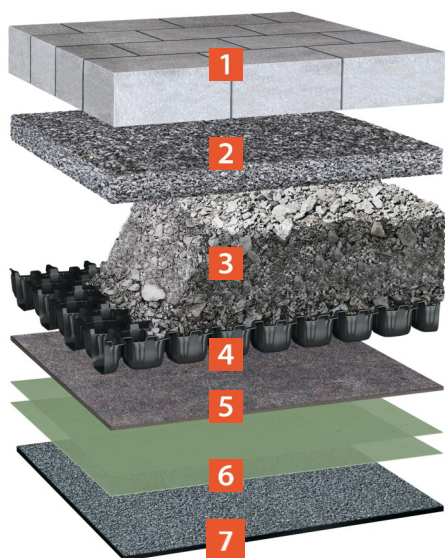

## SYSTEM SUMMARY

### Hard landscaping roof system (pedestrian / light vehicle)

The system allows areas of paving and hard landscaping to be formed over the top of the water proofing system without effecting the drainage characteristics of the roof. Suitable for paved solutions where the underlying waterproofing is 0-3°. The paving can be porous where water drains through the joints in the paving or impermeable where paving is laid to falls. A comprehensive range of guarantees are available for this system.

Product	Description	Thickness	Weight
1 Concrete paving	Range of permeable and impermeable paving options such as block paving, granite sets and PCC slabs. Contact supplier for exact laying details	Variable	Varies
2 Bedding and joints	Fine grit grain size 2/5, Depth 30-50mm (porous) or Mortar bed 30-50mm	50mm	75kg/m <sup>2</sup>
3 Base course	Type 1 or Type 3 MOT / concrete	150mm	300kg/m <sup>2</sup>
4 BauderGREEN DSE 40 drainage layer	Drainage and storage element, made of 100% recycled HDPE	40 mm	44kg/m <sup>2</sup> (filled with Type 10r3)
5 BauderGREEN FSM 1100 protection layer	Polyester and polypropylene fibre mix protection layer to prevent mechanical damage to the underlying waterproofing.	8mm	7.1kg / m <sup>2</sup>
6 PE 02 x 2 separation and slip layer	Polyethylene foil separation and slip layer manufactured from recycled granules.	0.2 mm	0.1kg/m <sup>2</sup>
7 Bauder's underlying waterproofing system	Robust waterproofing is required for this build-up, typically bituminous membrane or Hot Melt systems.	Not Included	Not Included
<b>Green Roof Build up (fully saturated, excludes the paving and waterproofing)</b>		<b>248mm</b>	<b>426kg/m<sup>2</sup></b>