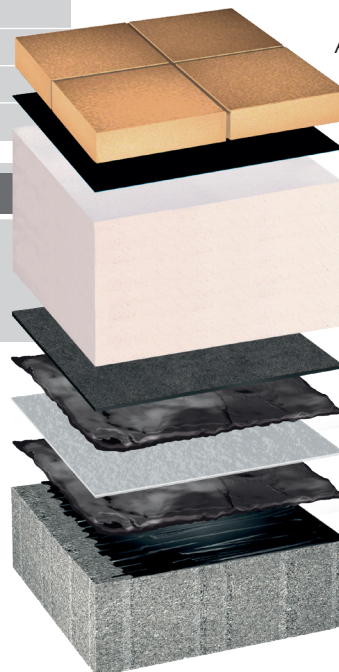

PROJECT STUDY

Marischal Square

Bauder Hot Melt Waterproofing

Marischal square is a mixed use complex in the centre of Aberdeen based on the site of the former council headquarters building, St. Nicholas House. In 2011 Muse Developments undertook a £107m redevelopment of the site creating space for two new office buildings, seven restaurants and café bars, a 126-room hotel, a modern civic space and a new public space area in between the new buildings.

One of the key challenges for the project was the fact that Muse Developments and Morgan Sindall, who were working jointly on the development, were looking for a single source waterproofing. Bauder proved to be the perfect fit, covering and delivering all elements of the waterproofing systems.

With large parts of the new roofing areas being accessible terraces and areas which will experience a significant amount of foot traffic, the Bauder hot melt structural system was a natural choice. The system was combined with hard and soft landscaping to provide the different aspects of the various terraces, stairways, podium decks and rooftops.

BUILDING BOARD

Project:	Marischal Square
Location:	Aberdeen
Roof Area:	5,400m ²
Client:	Muse Development & Morgan Sindall
Approved Contractor:	Briggs Amasco

APPLIED PRODUCTS

- The Bauder Hot Melt Structural Waterproofing System is ideally suited as a waterproofing system beneath paved or ballasted surfacing, car parks, podiums, plazas, green roofs and substructures.