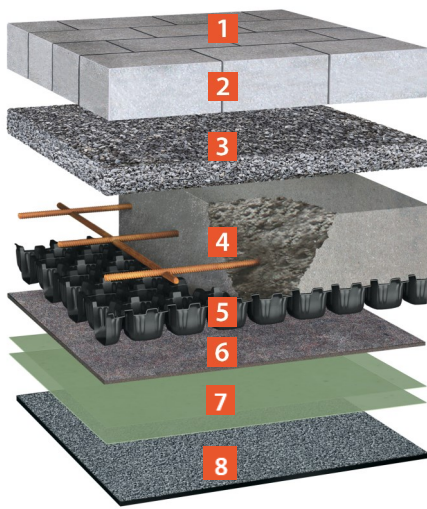

SYSTEM SUMMARY

Bauder Heavy Duty Bedded Paving Solution

Hard landscaping roof system (Heavy vehicle traffic)

The system allows areas of vehicle accessed hard landscaping to be formed over the top of the waterproofing system without effecting the drainage characteristics of the roof. Suitable for vehicles of up to SLW30 travelling at slow speed.

The information below is indicative and based on 0-3 ° slope in the underlying waterproofing. Bauder recommend that any proposed system is verified by a structural engineer and the paving supplier. A comprehensive range of guarantees are available for this system.

Product	Description	Thickness	Weight
1 Paving	Choice of a variety of stone or composite paving to provide the correct finish to the roof.	Varies	Varies
2 Mortar bed and joints	Details of joint widths and material is best specified by the paving supplier.	Varies	Varies
3 Bedding layer	Either permeable bedding layer (2-5mm granite grit or similar) or a mortar bed.	50 mm	75kg/m ²
4 Sub-base	Reinforced concrete poured directly into the BauderGREEN DSE 40.	350mm	700kg/m ²
5 BauderGREEN DSE 40 drainage board	Drainage and storage element, made of 100% recycled HDPE.	40 mm	44kg/m ² (filled with type 1)
6 BauderGREEN FSM 1100 protection layer	Polyester and polypropylene fibre mix protection layer to prevent mechanical damage to the underlying waterproofing.	8mm	7.1kg/m ²
7 PE 02 x 2 separation and slip layer	Polyethylene foil separation and slip layer manufactured from recycled granules.	0.4mm	0.38kg/m ²
8 Bauder's underlying waterproofing system	Robust waterproofing is required for this build-up, typically bituminous membrane or Hot Melt systems.	Not Included	Not Included
Hard Landscaping Roof Build up (fully saturated, excludes the paving/mortar bed & waterproofing)		448mm	826kg/m²