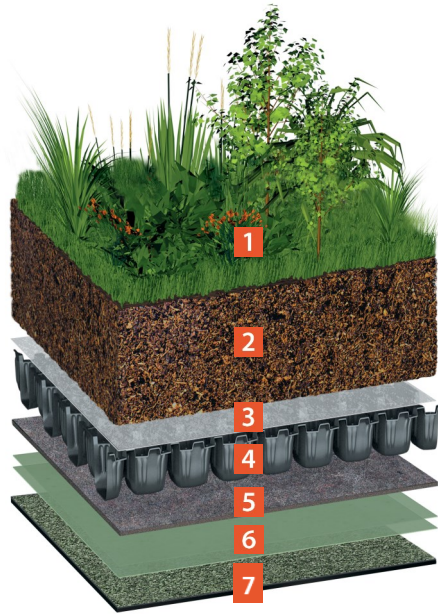

SYSTEM SUMMARY

BauderGREEN Intensive Landscaping System

Intensive substrate green roof solution

Intensive, green roof system with Bauder’s SUB-IM UK intensive substrate for both new build construction and retrofit refurbishment applications. The landscape variations are practically limitless for this accessible green roof with options to create a mixture of both hard and soft landscaping. The system enables lawns, shrubs and trees as well as walkways, paving and terraced areas. A comprehensive range of guarantees are available for this system.

Product	Description	Thickness	Weight
1 Intensive Planting	Specifically selected for each individual roof, from fine lawns to woody shrubs and trees.	Thickness and weight will vary with chosen planting	
2 BauderGREEN SUB-IM UK intensive substrate	Light-weight, man-made intensive substrate suitable to support most vegetation types, including trees, shrubs and herbaceous planting.	200mm+	250kg/m ² +
3 BauderGREEN FV 125 100 filter fleece	Filtration layer that prevents substrate fines from washing into the drainage and water storage layer.	1mm	0.13kg/m ²
4 BauderGREEN DSE 40 drainage board	DSE 40 is a light weight water storage and drainage layer made of 100% recycled HDPE, 40mm thick.	40mm	15.3kg/m ² (water filled)
5 BauderGREEN FSM 1100 protection layer	Polyester and polypropylene fibre mix protection layer to prevent mechanical damage to the underlying waterproofing.	8mm	7.1kg/m ²
6 PE o2 Foil x 2 separation and slip layer	Polyethylene foil separation and slip layer manufactured from recycled granules.	0.4mm	0.38kg/m ²
7 Bauder’s underlying waterproofing system	Robust waterproofing is required for this build-up, typically bituminous membrane or Hot Melt systems.	Not Included	Not Included
Green Roof Build up (fully saturated, excludes the waterproofing & vegetation)		249mm	272kg/m²